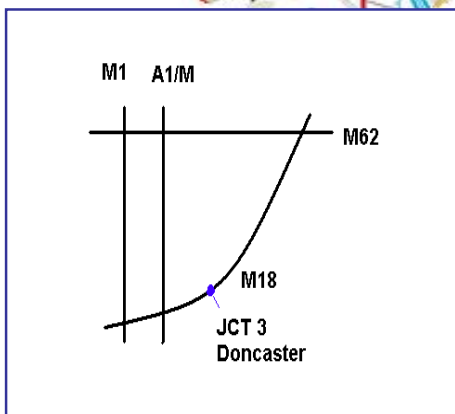

Direct Group

Direct Group Limited

Head Office & Casualty
Direct House
4 Sidings Court
White Rose Way
Doncaster
DN4 5NU
Tel: 0844 412 4100

- Leave the M18 at Junction 3 and take the A6182. Doncaster is sign-posted 3 miles
- Go straight ahead at the first roundabout (second exit)
- At the next roundabout, turn left (A6182), sign-posted Doncaster Carr Industrial Estate
- Follow the dual carriageway. The Lakeside Outlet and Toys 'R' Us will be on your right
- At the roundabout you will see a Renault garage on your left. Take the fourth exit so you are travelling back along the dual carriageway, towards the "Lakeside Outlet"
- Take the first left into Carriage Drive, immediately turn left into Sidings Court, and left into Doncaster Carr Office Village
- Direct House is fourth on the left

Public Transport

- Direct House is approx 2 miles from Doncaster Station. 5 minutes by Taxi