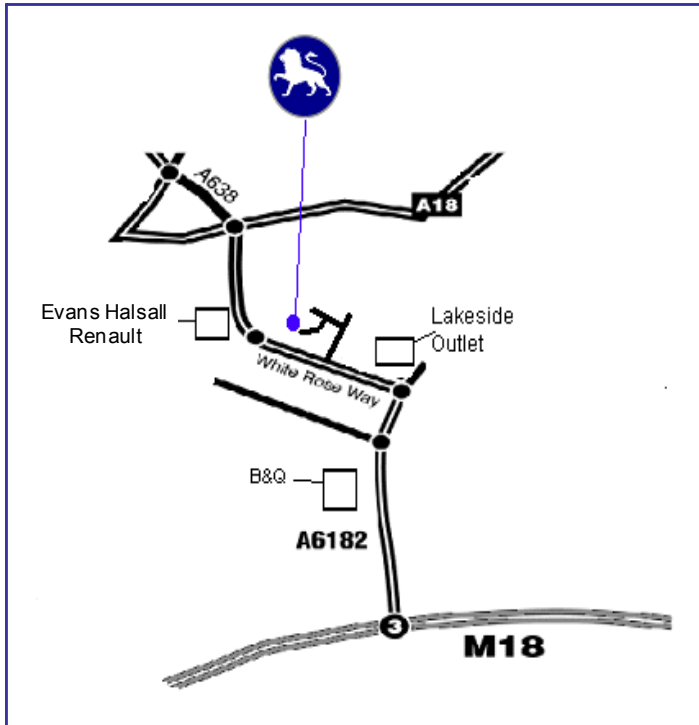

Direct Group

Direct Group Limited

Head Office & Casualty
Direct House
4 Sidings Court
White Rose Way
Doncaster
DN4 5NU
Tel: 0844 412 4100

- Leave the M18 at Junction 3 and take the A6182. Doncaster is sign-posted 3 miles
- Go straight ahead at the first roundabout (second exit)
- At the next roundabout, turn left (A6182), sign-posted Doncaster Carr Industrial Estate
- Follow the dual carriageway. The Lakeside Outlet and Toys 'R' Us will be on your right
- At the roundabout you will see a Renault garage on your left. Take the fourth exit so you are travelling back along the dual carriageway, towards the "Lakeside Outlet"
- Take the first left into Carriage Drive, immediately turn left into Sidings Court, and left into Doncaster Carr Office Village
- Direct House is fourth on the left

Public Transport

- Direct House is approx 2 miles from Doncaster Station. 5 minutes by Taxi