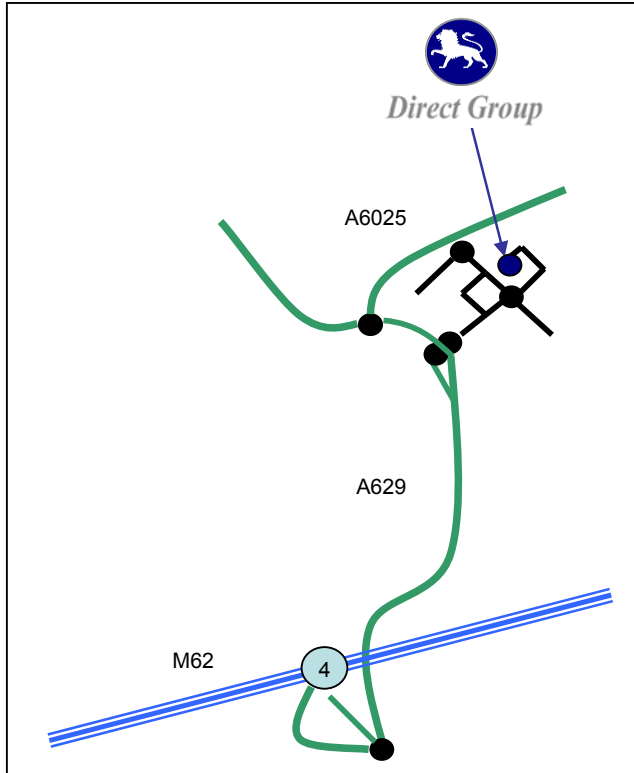

Direct Group

Direct Group Limited

Property Services
Direct House
12 Lacy Way
Lowfields Business Park
Elland
HX5 9DB
Tel: 0844 4124 233

- Leave the M62 at junction 24, then merge onto the A629 (signposted Huddersfield)
- At Ainley Top Roundabout take the 2nd exit onto the A629 (signposted Halifax)
- Branch left, then at Elland Riorges Link roundabout take the 3rd exit onto Lowfields Way (signposted Lowfields Business Park) Entering Elland
- At roundabout take second exit onto Lacy Way
- Turn left onto Navigation Close